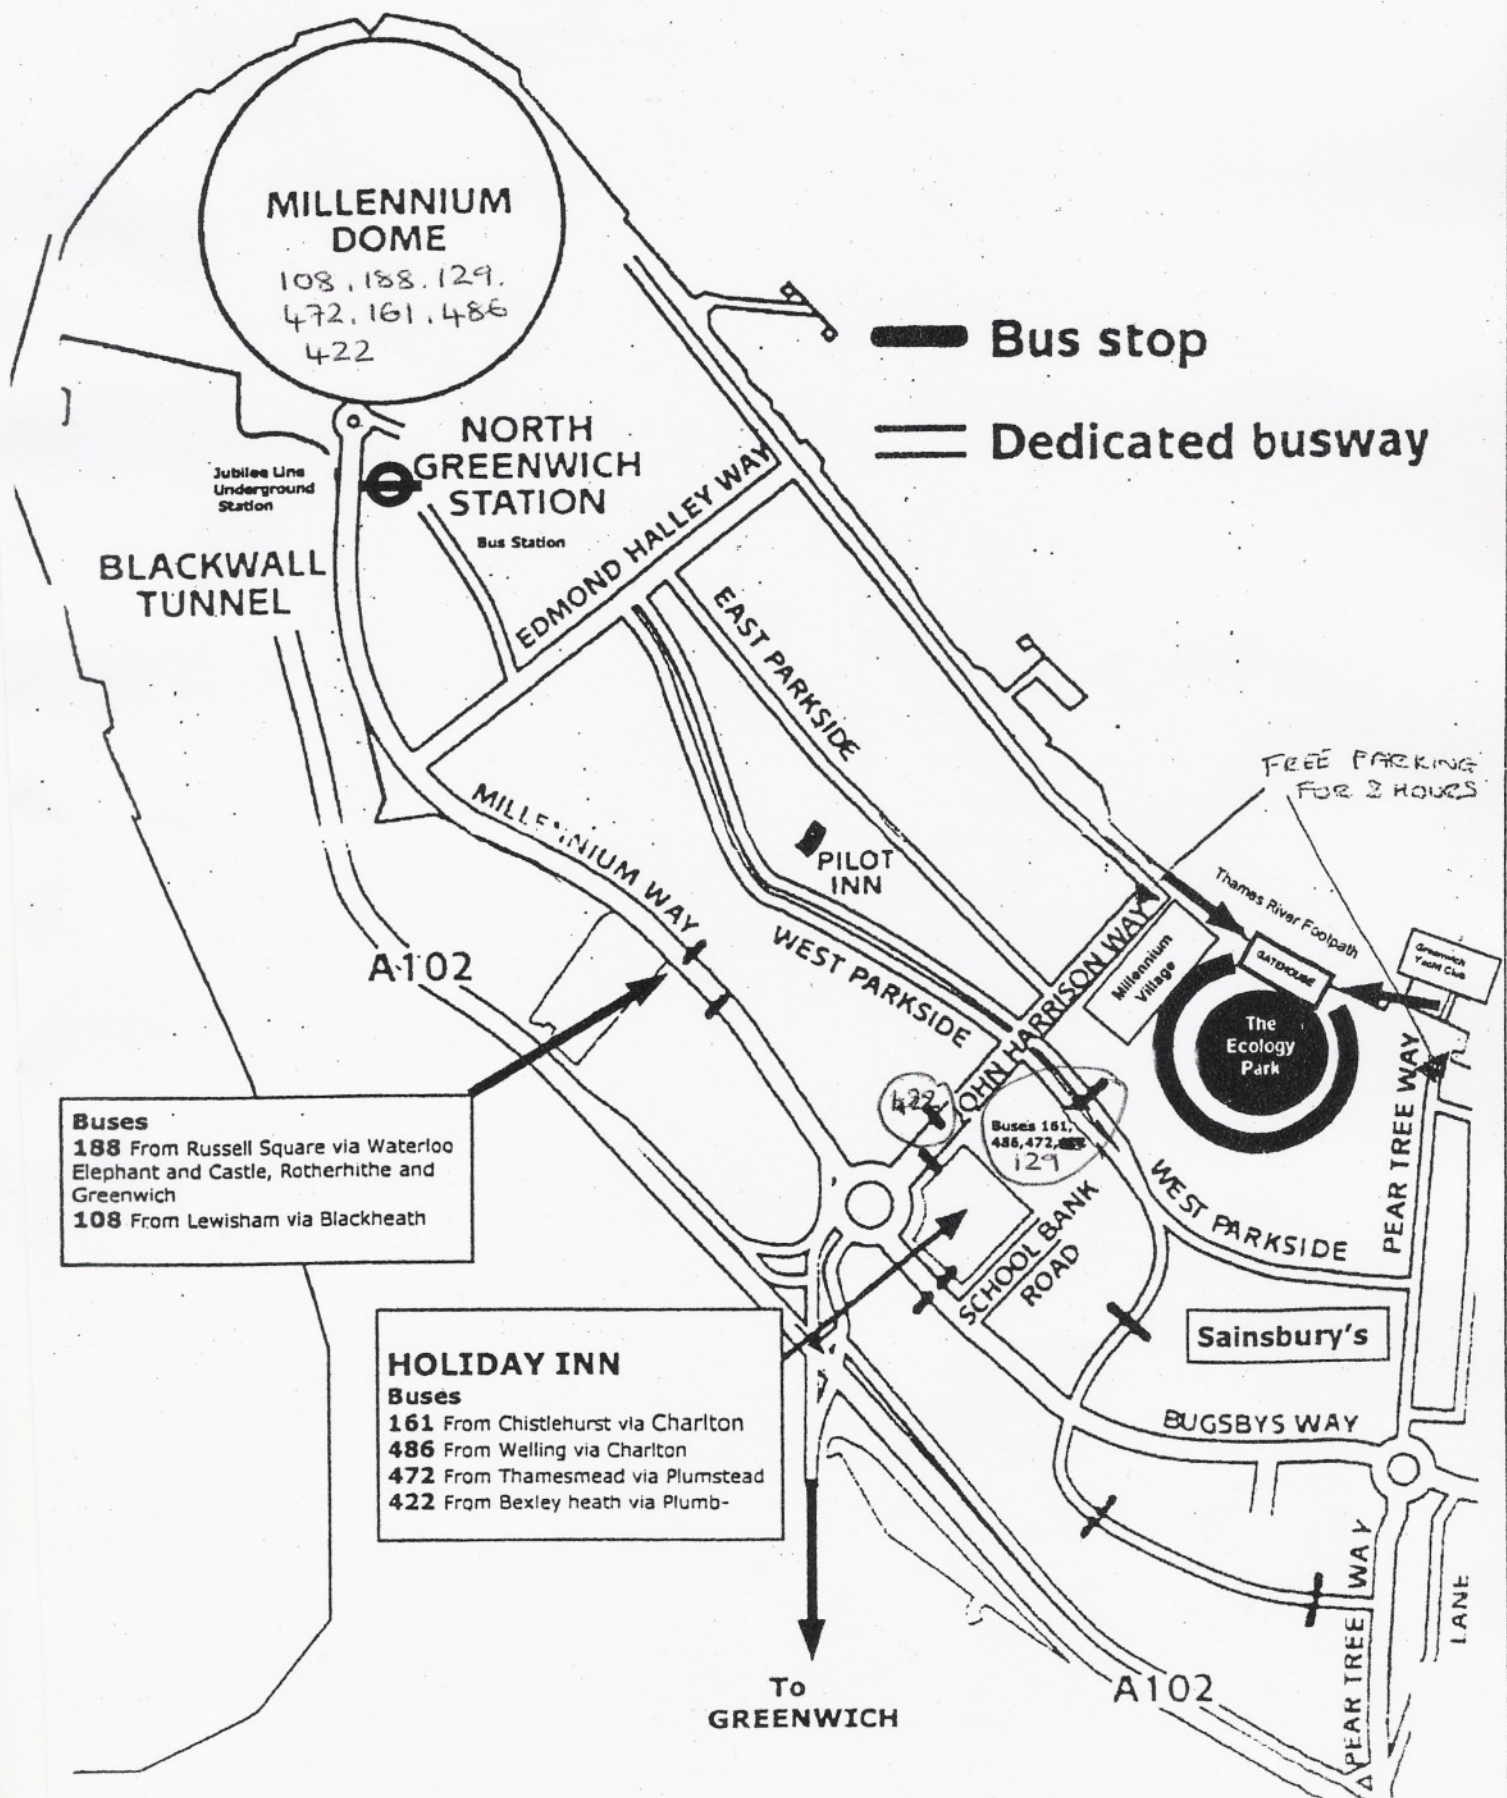

Greenwich Peninsula Ecology park

The Ecology park Gatehouse
 THAMES PATH
 John Harrison Way
 Greenwich Peninsula
 London SE10
 Tel. 020 8293 1904

Buses
188 From Russell Square via Waterloo Elephant and Castle, Rotherhithe and Greenwich
108 From Lewisham via Blackheath

HOLIDAY INN
Buses
161 From Chislehurst via Charlton
486 From Welling via Charlton
472 From Thamesmead via Plumstead
422 From Bexley heath via Plum-

To GREENWICH